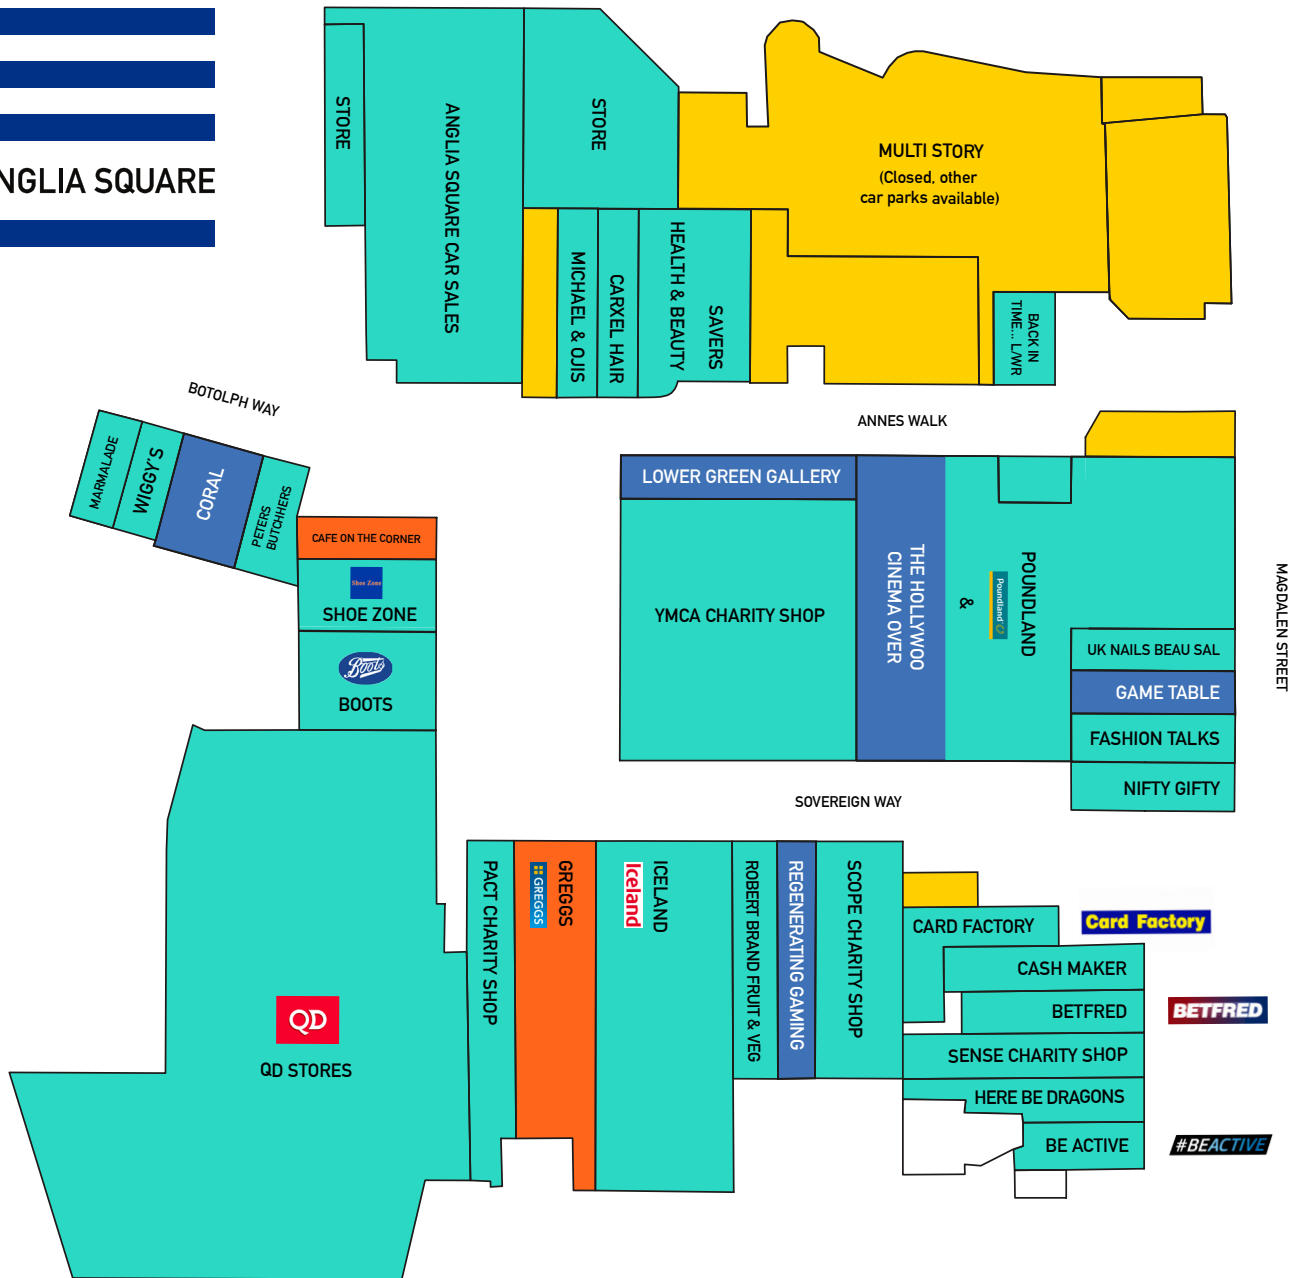

# ANGLIA SQUARE

## RETAIL

ANGLIA SQUARE CAR SALES  
 BACK IN TIME... L/WR  
 BE ACTIVE  
 BETFRED  
 BOOTS  
 CARD FACTORY  
 CARXEL HAIR  
 CORAL  
 FASHION TALKS

HERE BE DRAGONS  
 ICELAND  
 MARMALADE  
 MICHAEL & OJIS  
 NIFTY GIFTY  
 PACT CHARITY SHOP  
 PETERS BUTCHERS  
 POUNDLAND  
 QD STORES  
 ROBERT BRAND FRUIT & VEG

## LEISURE

GAME TABLE  
 HOLLYWOOD CINEMAS  
 LOWER GREEN GALLERY  
 REGENERATING GAMING

## CAFE

CAFE ON THE CORNER  
 GREGGS

RETAIL   
  LEISURE   
  CAFE   
  CLOSED